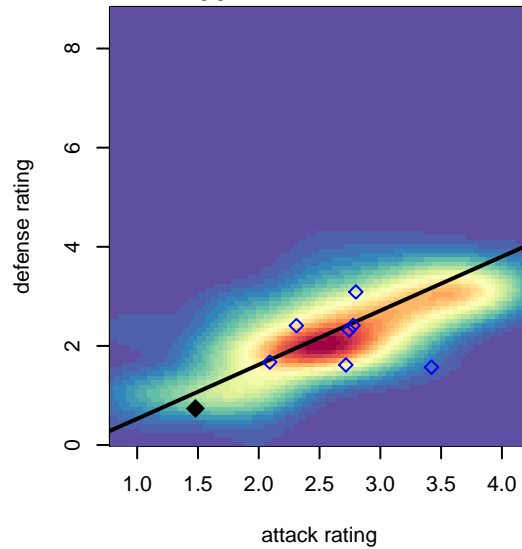

RSA Elite B B01

RSA Elite
Puyallup, WA
B01 total strength=1120
attack=4.39 defense=2.09
fall league = PSPL Classic – Blue U17
notes= Thompson 2017

alt names used:
RSA Elite B01 Thompson
RSA ELITE B01 THOMPSON (WA)

Venues played:
2017 PSPL Classic – Blue U17
2017 WA Cup Bronze U17

**attack and defense variance (black dot)
relative to other teams
and top 10 in region**

**attack and defense rating
relative to others at age
and all opponents in last 13 months**