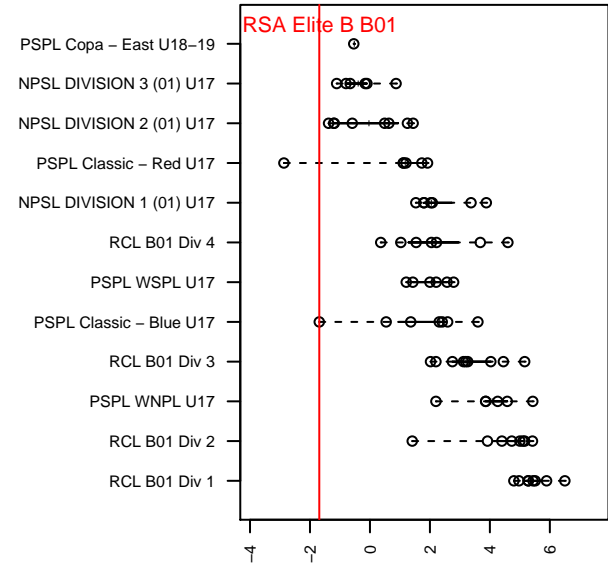

RSA Elite B B01

RSA Elite
Puyallup, WA
B01 total strength=1120
attack=4.39 defense=2.09
fall league = PSPL Classic – Blue U17
notes= Thompson 2017

alt names used:
RSA Elite B01 Thompson
RSA ELITE B01 THOMPSON (WA)

Venues played:
2017 PSPL Classic – Blue U17
2017 WA Cup Bronze U17

**attack and defense variance (black dot)
relative to other teams
and top 10 in region**

**attack and defense rating
relative to others at age
and all opponents in last 13 months**