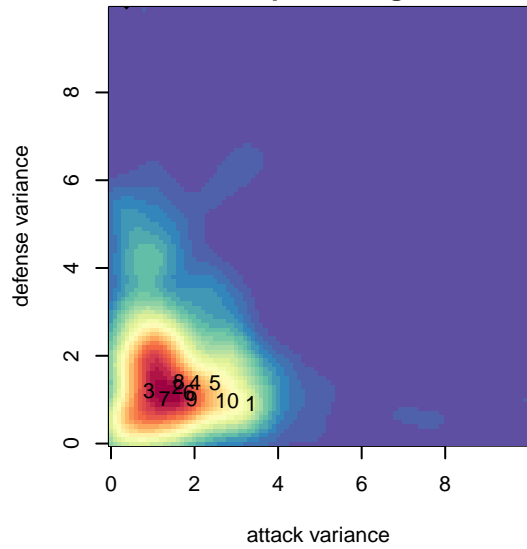

RSA Elite B B01

RSA Elite
Puyallup, WA
B01 total strength=1120
attack=4.39 defense=2.09
fall league = PSPL Classic – Blue U17
notes= Thompson 2017

alt names used:
RSA Elite B01 Thompson
RSA ELITE B01 THOMPSON (WA)

Venues played:
2017 PSPL Classic – Blue U17
2017 WA Cup Bronze U17

**attack and defense variance (black dot)
relative to other teams
and top 10 in region**

**attack and defense rating
relative to others at age
and all opponents in last 13 months**